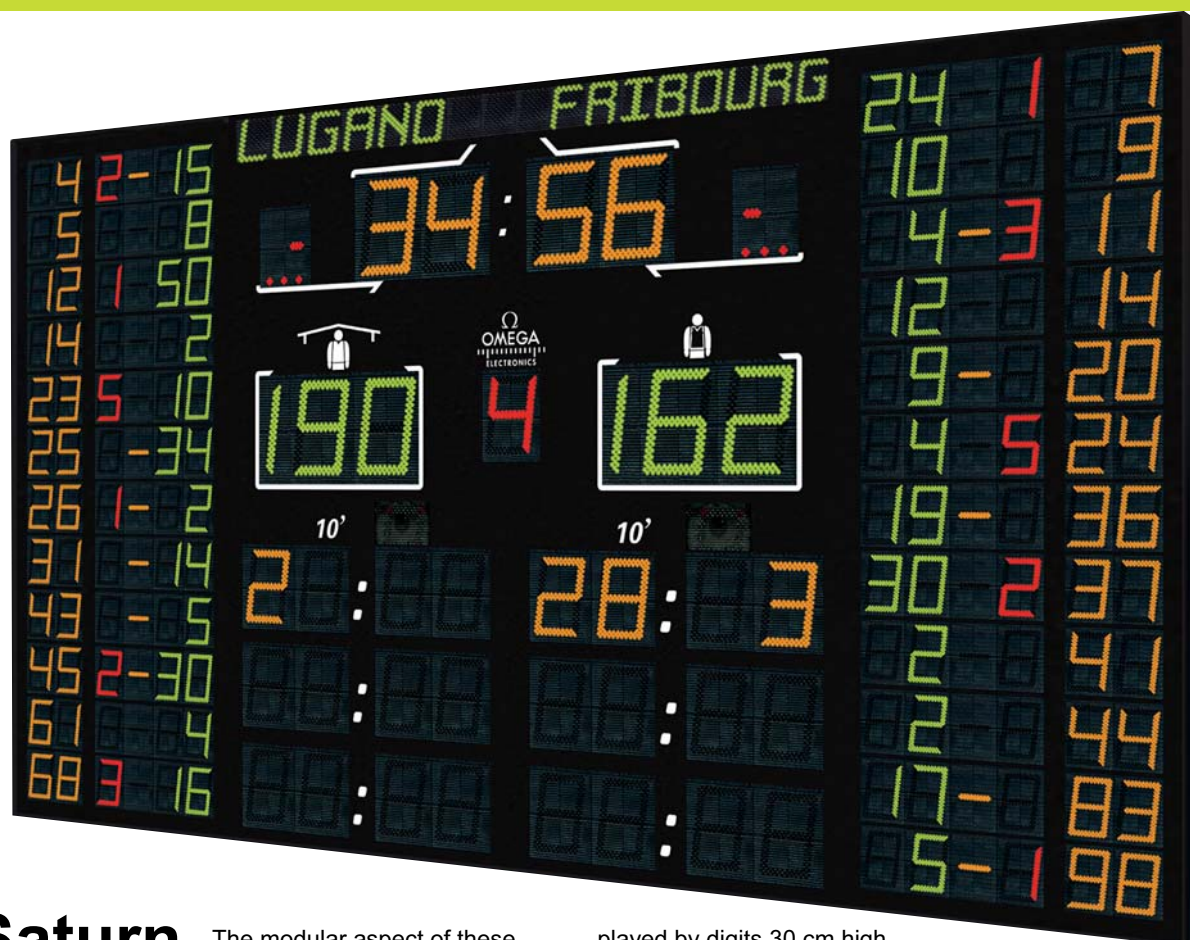

SWISS TIMING

Saturn Multi-sport scoreboard

Saturn
Swiss Timing,
active in the Multi-
Sport scoreboard
market throughout
their long history,
introduce the
Saturn range, to
cover a wide
range of team
sports.

The casing is made from 3 mm thick aluminium sheet which guarantees a design both light and strong. The entire scoreboard is no more than 8.5 cm thick, which makes it very easy to handle and install.

Each display digit, comprised of an impressive number of LED's (light emitting diodes) is housed behind a patented grille, assuring total protection from ball strikes in accordance with the following regulations: FIBA 10.1.10, DIN 57710/13 and DIN 18032/3.

The choice of colours for the display digits follows a simple basic rule: the time is in Amber, the scores in Green and any additional information is in Red. The time and scores are dis-

played by digits 30 cm high, which give a guaranteed viewing distance of 150 meters. For the individual's results the character height is limited to 15 cm, to make the overall information attractive and easy to read.

The Saturn products fall into two basic groups, the 600 series and the 900 series. The essential difference between these two groups is the dimensions of the casing and the display digits for game time and scores. In the 600 series these digits are 25 cm high (viewing distance 125 meters).