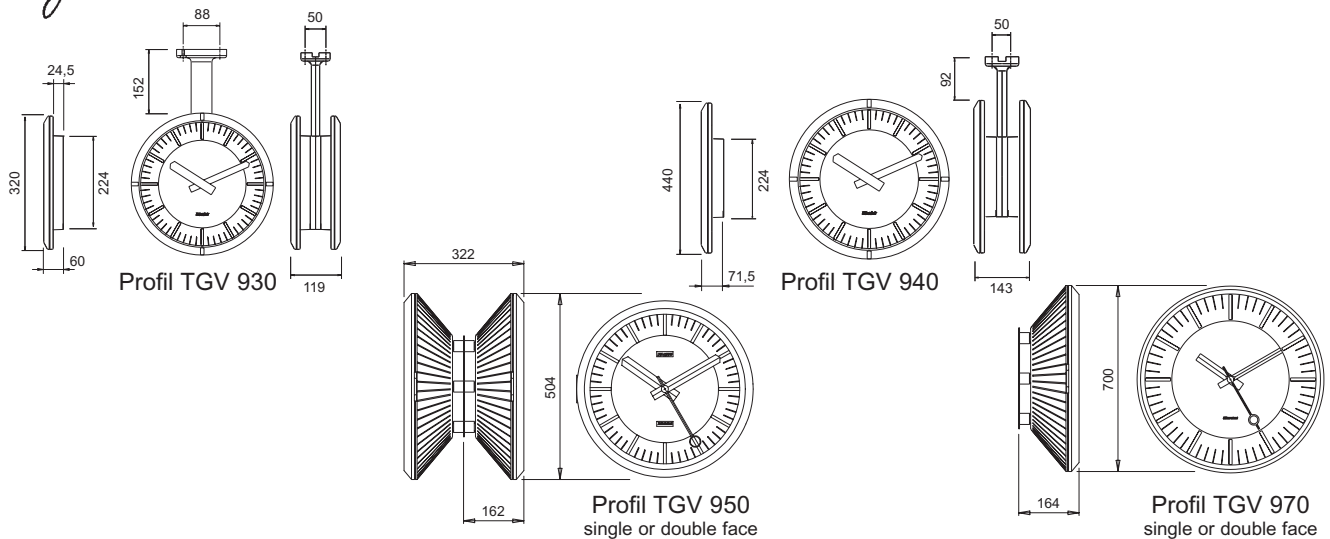

Profil TGV

PO BOX 1
49340 Trémentines
FRANCE

Tel. (33) 2 41 71 72 00
Fax (33) 2 41 71 72 02
export@bodet.com
www.bodet.com

Made in France