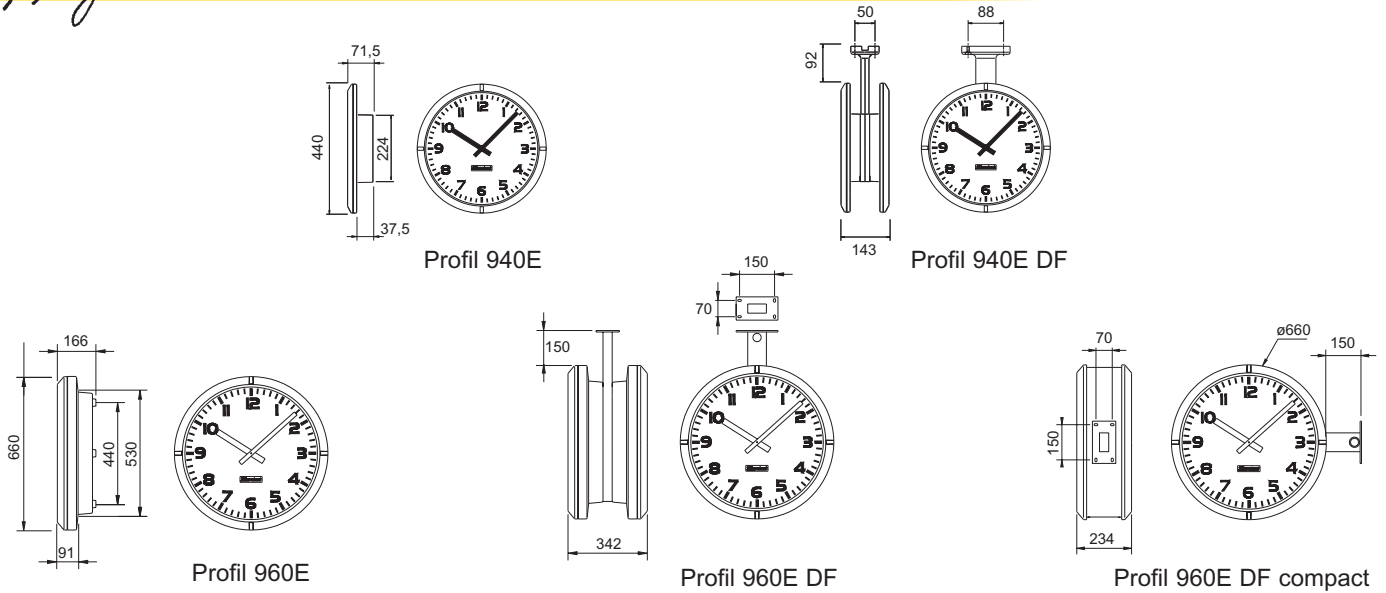

Profil 900 Outdoor E: Outdoor DF: Double Face